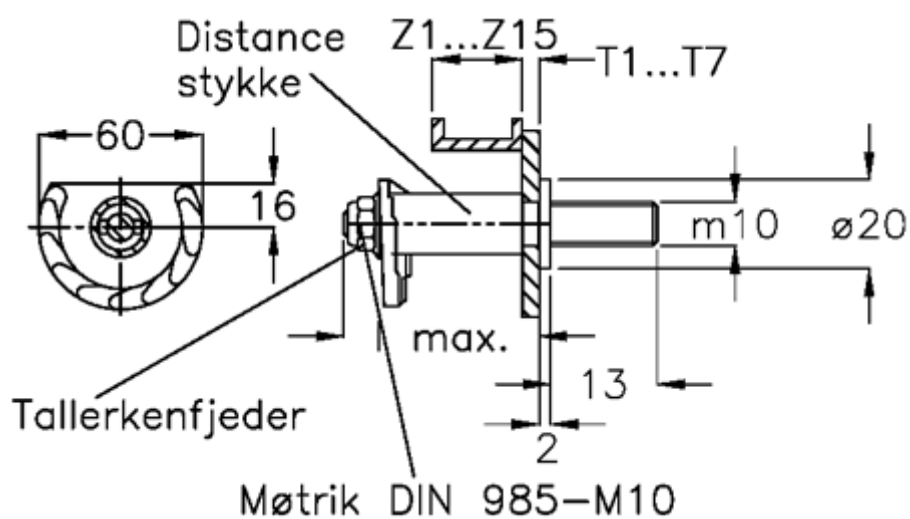

Article number: 20895102

Description: E+G Door lock  
GN 117-GB-T1-Z2

## Measures

Cam thickness = 3-12